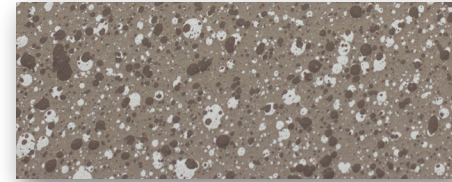

RESTORATION COLOR CHOICES

Classic Speck

Palo Duro

Texas Twilight

Pecos

Ozark

Piney Woods

Pebblestone

Grey Twilight

Summit Collection

Aspen

Keystone

Vail

Boulder

Castle Rock

Sterling