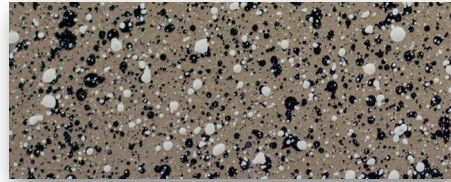

RESTORATION COLOR CHOICES

Classic Speck

Palo Duro

Texas Twilight

Pecos

Ozark

Piney Woods

Pebblestone

Grey Twilight

Summit Collection

Aspen

Keystone

Vail

Boulder

Castle Rock

Sterling