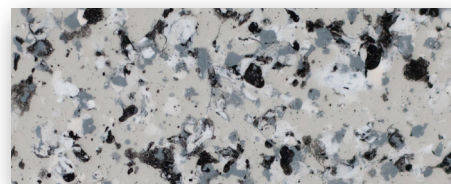

RESTORATION COLOR CHOICES

Classic Speck

Palo Duro

Texas Twilight

Pecos

Ozark

Piney Woods

Pebblestone

Grey Twilight

Summit Collection

Aspen

Keystone

Vail

Boulder

Castle Rock

Sterling

Alamosa

Lakewood

Cortez

Granada

Ash Flats

YOUR PREMIER REFINISHING COMPANY
COUNTERTOP AND BATHTUB REFINISHING SINCE 1999

Serving Oklahoma City, OK

1.800.998.1053 | surfacere restoration@hotmail.com | www.surfacere restoration.net