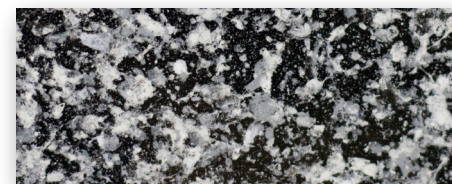

RESTORATION COLOR CHOICES

Classic Speck

Summit Collection

Cortez

YOUR PREMIER REFINISHING COMPANY
COUNTERTOP AND BATHTUB REFINISHING SINCE 1999

Serving Oklahoma City, OK

1.800.998.1053 | surfacere restoration@hotmail.com | www.surfacere restoration.net