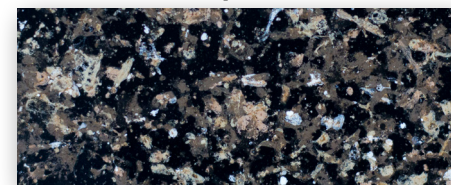

RESTORATION COLOR CHOICES

Classic Speck

Palo Duro

Texas Twilight

Pecos

Ozark

Piney Woods

Pebblestone

Grey Twilight

Summit Collection

Aspen

Keystone

Vail

Boulder

Castle Rock

Sterling

Alamosa

Lakewood

Cortez

Granada

Ash Flats

YOUR PREMIER REFINISHING COMPANY
COUNTERTOP AND BATHTUB REFINISHING SINCE 1999

Serving Oklahoma City, OK

1.800.998.1053 | surfacere restoration@hotmail.com | www.surfacere restoration.net