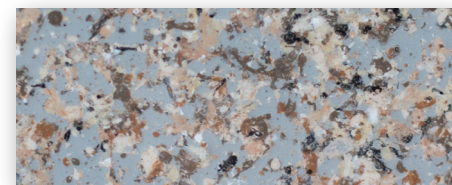

RESTORATION COLOR CHOICES

Classic Speck

Palo Duro

Texas Twilight

Pecos

Ozark

Piney Woods

Pebblestone

Grey Twilight

Summit Collection

Aspen

Keystone

Vail

Boulder

Castle Rock

Sterling