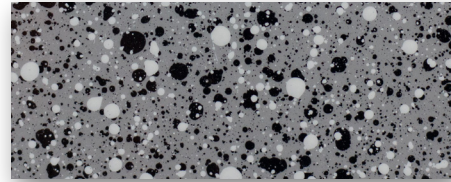

RESTORATION COLOR CHOICES

Classic Speck

Palo Duro

Texas Twilight

Pecos

Ozark

Piney Woods

Pebblestone

Grey Twilight

Summit Collection

Aspen

Keystone

Vail

Boulder

Castle Rock

Sterling