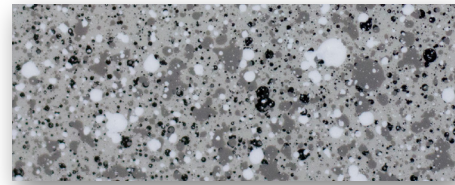

RESTORATION COLOR CHOICES

Classic Speck

Palo Duro

Texas Twilight

Pecos

Ozark

Piney Woods

Pebblestone

Grey Twilight

Summit Collection

Aspen

Keystone

Vail

Boulder

Castle Rock

Sterling