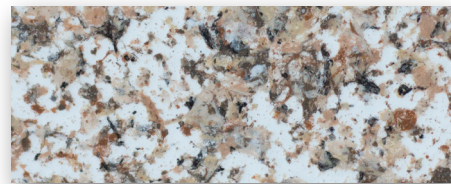

RESTORATION COLOR CHOICES

Classic Speck

Palo Duro

Texas Twilight

Pecos

Ozark

Piney Woods

Pebblestone

Grey Twilight

Summit Collection

Aspen

Keystone

Vail

Boulder

Castle Rock

Sterling