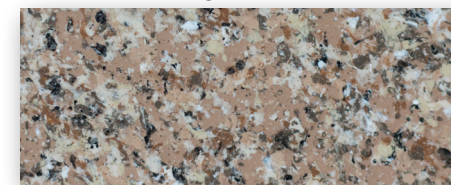

RESTORATION COLOR CHOICES

Classic Speck

Palo Duro

Texas Twilight

Pecos

Ozark

Piney Woods

Pebblestone

Grey Twilight

Summit Collection

Aspen

Keystone

Vail

Boulder

Castle Rock

Sterling

Alamosa

Lakewood

Cortez

Granada

Ash Flats

YOUR PREMIER REFINISHING COMPANY
COUNTERTOP AND BATHTUB REFINISHING SINCE 1999

Serving Oklahoma City, OK

1.800.998.1053 | surfacere restoration@hotmail.com | www.surfacere restoration.net