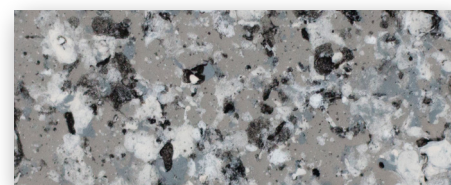

RESTORATION COLOR CHOICES

Classic Speck

Palo Duro

Texas Twilight

Pecos

Ozark

Piney Woods

Pebblestone

Grey Twilight

Summit Collection

Aspen

Keystone

Vail

Boulder

Castle Rock

Sterling

Alamosa

Lakewood

Cortez

Granada

Ash Flats

YOUR PREMIER REFINISHING COMPANY
COUNTERTOP AND BATHTUB REFINISHING SINCE 1999

Serving Oklahoma City, OK

1.800.998.1053 | surfacere restoration@hotmail.com | www.surfacere restoration.net

PRODUCT PRICING LIST

COUNTERTOPS

	PRICE
Bathroom Countertop - Classic Speck	\$ 69
Bathroom Countertop - Summit Collection	\$ 75
Kitchen Countertop - Classic Speck	\$ 99
Kitchen Countertop - Summit Collection	\$ 115
Serving Bar - Classic Speck	\$ 49
Serving Bar - Summit Collection	\$ 50
Backsplash - Classic Speck	\$ 49
Backsplash - Summit Collection	\$ 50