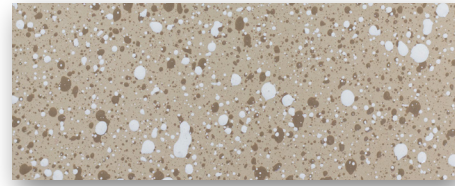

RESTORATION COLOR CHOICES

Classic Speck

Palo Duro

Texas Twilight

Pecos

Ozark

Piney Woods

Pebblestone

Grey Twilight

Summit Collection

Aspen

Keystone

Vail

Boulder

Castle Rock

Sterling